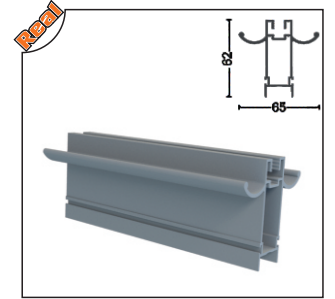

Ağırlık/Weight
0.527 kg/m

YNSRM-1003 Eşiksiz Kasa Profili
Frame Profile(Without Threshold)

Ağırlık/Weight
1.642 kg/m

YNSRM-1004 Eşiksiz Ek Profili
Additional Profile(With Threshold)

Ağırlık/Weight
0.266 kg/m

YNSRM-1005 Baza Profili
Aluminum Glass Profile

Ağırlık/Weight
1.098 kg/m

YNSRM-1006 Bitim Profili
End Profile

Ağırlık/Weight
1.059 kg/m

YNSRM-1007 Çekme Profili
Pull Profile

Ağırlık/Weight
0.153 kg/m

YNSRM-1008 Isıcam Adaptörü
Converter Adapter