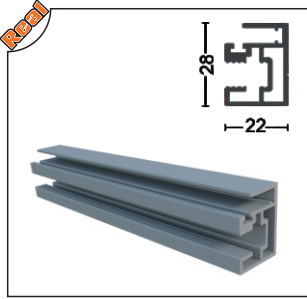

Sürme Cam Balkon / Sliding Glass Balcony

R3 Sürme Cam Isıcamlı & 8 mm
R3 Sliding Double Glass & 8mm

Real CAM BALKON

Profiller Profiles

YNSRM-1001 Kasa Profili
Frame Profile

Ağırlık/Weight
1.671 kg/m

YNSRM-1002 Eşikli Ek Profil
Additional Profile(With Threshold)

Ağırlık/Weight
0.527 kg/m

YNSRM-1003 Eşiksiz Kasa Profili
Frame Profile(Without Threshold)

Ağırlık/Weight
1.642 kg/m

YNSRM-1004 Eşiksiz Ek Profili
Additional Profile(With Threshold)

Ağırlık/Weight
0.266 kg/m

YNSRM-1005 Baza Profili
Aluminum Glass Profile

Ağırlık/Weight
1.098 kg/m

YNSRM-1006 Bitim Profili
End Profile

Ağırlık/Weight
1.059 kg/m

YNSRM-1007 Çekme Profili
Pull Profile

Ağırlık/Weight
0.153 kg/m

YNSRM-1008 Isıcam Adaptörü
Converter Adapter