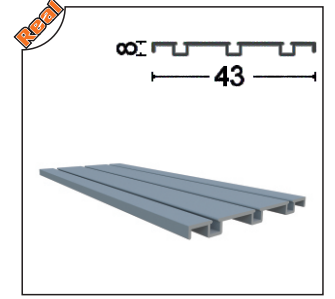

YNSRM-1003 Eşiksiz Kasa Profili
Frame Profile(Without Threshold)

Ağırlık/Weight
1.642 kg/m