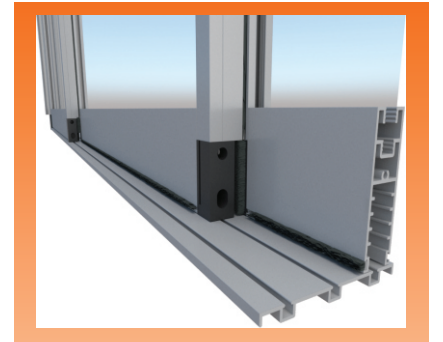

Real

CAM BALKON

Aluminium Profile Systems

Sürme Cam Balkon / Sliding Glass Balcony

İçindekiler Index

R3 Sürme Seri Isıcamlı - 8 mm **3**
R3 Sliding Double Glass & 8 mm

Klasik Sürme Seri **7**
Classic Sliding Glass Series

R3 Sürme Cam Isıcamlı & 8 mm R3 Sliding Double Glass & 8 mm

R3 Sürme Sistem, 3 raydan oluşur ve eşikli eşiksiz seçeneği bulunan bir seridir. Ekstra ray ilavesi yapılabilmektedir. İç ve dış mekanlarda tercih edilmektedir. Sürgülü alttan ve üstten taşınmalı bir sistem olan R3 sürme seri' de kayar cam panellerin her yöne toplanabilme özelliği vardır. Kullanılan temperli camlar ve üst düzey kilit mekanizması sayesinde ekstra güvenlik sağlamaktadır. Sistemin ısıcamlı seçeneği mevcuttur.

R3 Sliding System consists of 3 rails and is a series with threshold or no threshold option. Extra rail can be added. It is preferred indoors and outdoors. Sliding glass panels in the R3 sliding series, which is a sliding system that can be carried from above and below, have the ability to be collected in all directions. It provides extra security thanks to the tempered glasses used and the high-level lock mechanism. The system has an insulating glass option.

One of the products of Real Glass Balcony Systems It is a classic sliding glass balcony. The system consists of 5 rails, with thresholds and without thresholds. It is preferred indoors and outdoors. Sliding glass panels in the classic sliding series, which is a sliding and bottom carrying system, have the ability to be collected in all directions. Thanks to the tempered glass used, it provides security.