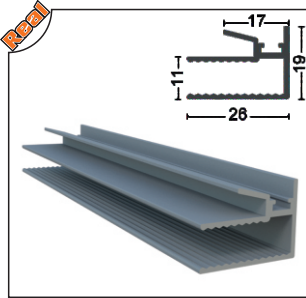

SRM-1010 Çekme Profili (8 mm)
Pull Profile (8 mm)

Ağırlık/Weight
0.284 kg/m

0850 466 73 25

realcambalkon

realcambalkon

realcambalkon.com