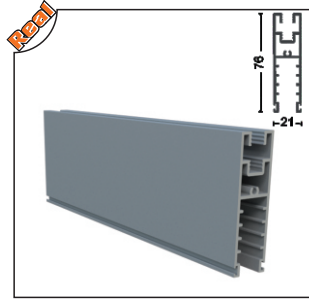

Sürme Cam Balkon / Sliding Glass Balcony

R3 Sürme Cam Isıcamlı & 8 mm
R3 Sliding Double Glass & 8mm

Real CAM BALKON

Profiller Profiles

YNSRM-1001 Kasa Profili
Frame Profile

Ağırlık/Weight
1.671 kg/m

YNSRM-1002 Eşikli Ek Profil
Additional Profile(With Threshold)

Ağırlık/Weight
0.527 kg/m

YNSRM-1003 Eşiksiz Kasa Profili
Frame Profile(Without Threshold)

Ağırlık/Weight
1.642 kg/m

YNSRM-1004 Eşiksiz Ek Profili
Additional Profile(With Threshold)

Ağırlık/Weight
0.266 kg/m

YNSRM-1005 Baza Profili
Aluminum Glass Profile

Ağırlık/Weight
1.098 kg/m

YNSRM-1006 Bitim Profili
End Profile

Ağırlık/Weight
1.059 kg/m

YNSRM-1007 Çekme Profili
Pull Profile

Ağırlık/Weight
0.153 kg/m

YNSRM-1008 Isıcam Adaptörü
Converter Adapter