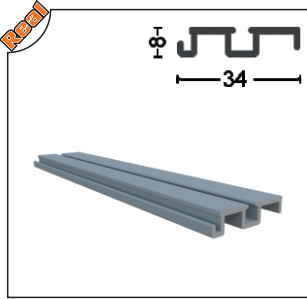

YNSRM-1004 Eşiksiz Ek Profili
Additional Profile(With Threshold)

Ağırlık/Weight
0.266 kg/m