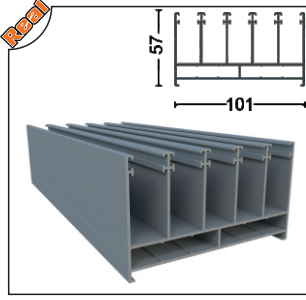

Sürme Cam Balkon / Sliding Glass Balcony

Klasik Sürme Cam 8-10 mm
Classic Sliding Glass (8-10mm)

Real

CAM BALKON

Profiller Profiles

SRM-1001 Üst Kasa Profili
Upper Frame Profile

Ağırlık/Weight
2.038 kg/m