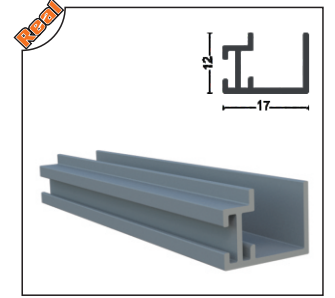

SRM-1009 Çekme Profili (10 mm)
Pull Profile (10 mm)

Ağırlık/Weight
0.135 kg/m