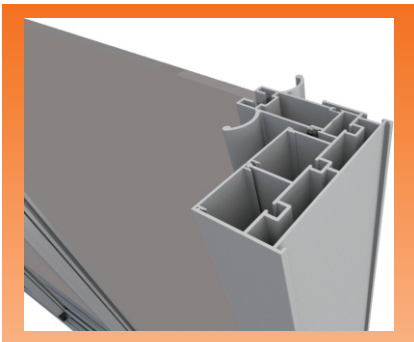

Real

CAM BALKON

Aluminium Profile Systems

Sürme Cam Balkon / Sliding Glass Balcony

İçindekiler Index

R3 Sürme Seri Isıcamlı - 8 mm **3**
R3 Sliding Double Glass & 8 mm

Klasik Sürme Seri **7**
Classic Sliding Glass Series

R3 Sürme Cam Isıcamlı & 8 mm R3 Sliding Double Glass & 8 mm

R3 Sürme Sistem, 3 raydan oluşur ve eşikli eşiksiz seçeneği bulunan bir seridir. Ekstra ray ilavesi yapılabilmektedir. İç ve dış mekanlarda tercih edilmektedir. Sürgülü alttan ve üstten taşınmalı bir sistem olan R3 sürme seri' de kayar cam panellerin her yöne toplanabilme özelliği vardır. Kullanılan temperli camlar ve üst düzey kilit mekanizması sayesinde ekstra güvenlik sağlamaktadır. Sistemin ısıcamlı seçeneği mevcuttur.

R3 Sliding System consists of 3 rails and is a series with threshold or no threshold option. Extra rail can be added. It is preferred indoors and outdoors. Sliding glass panels in the R3 sliding series, which is a sliding system that can be carried from above and below, have the ability to be collected in all directions. It provides extra security thanks to the tempered glasses used and the high-level lock mechanism. The system has an insulating glass option.

One of the products of Real Glass Balcony Systems It is a classic sliding glass balcony. The system consists of 5 rails, with thresholds and without thresholds. It is preferred indoors and outdoors. Sliding glass panels in the classic sliding series, which is a sliding and bottom carrying system, have the ability to be collected in all directions. Thanks to the tempered glass used, it provides security.